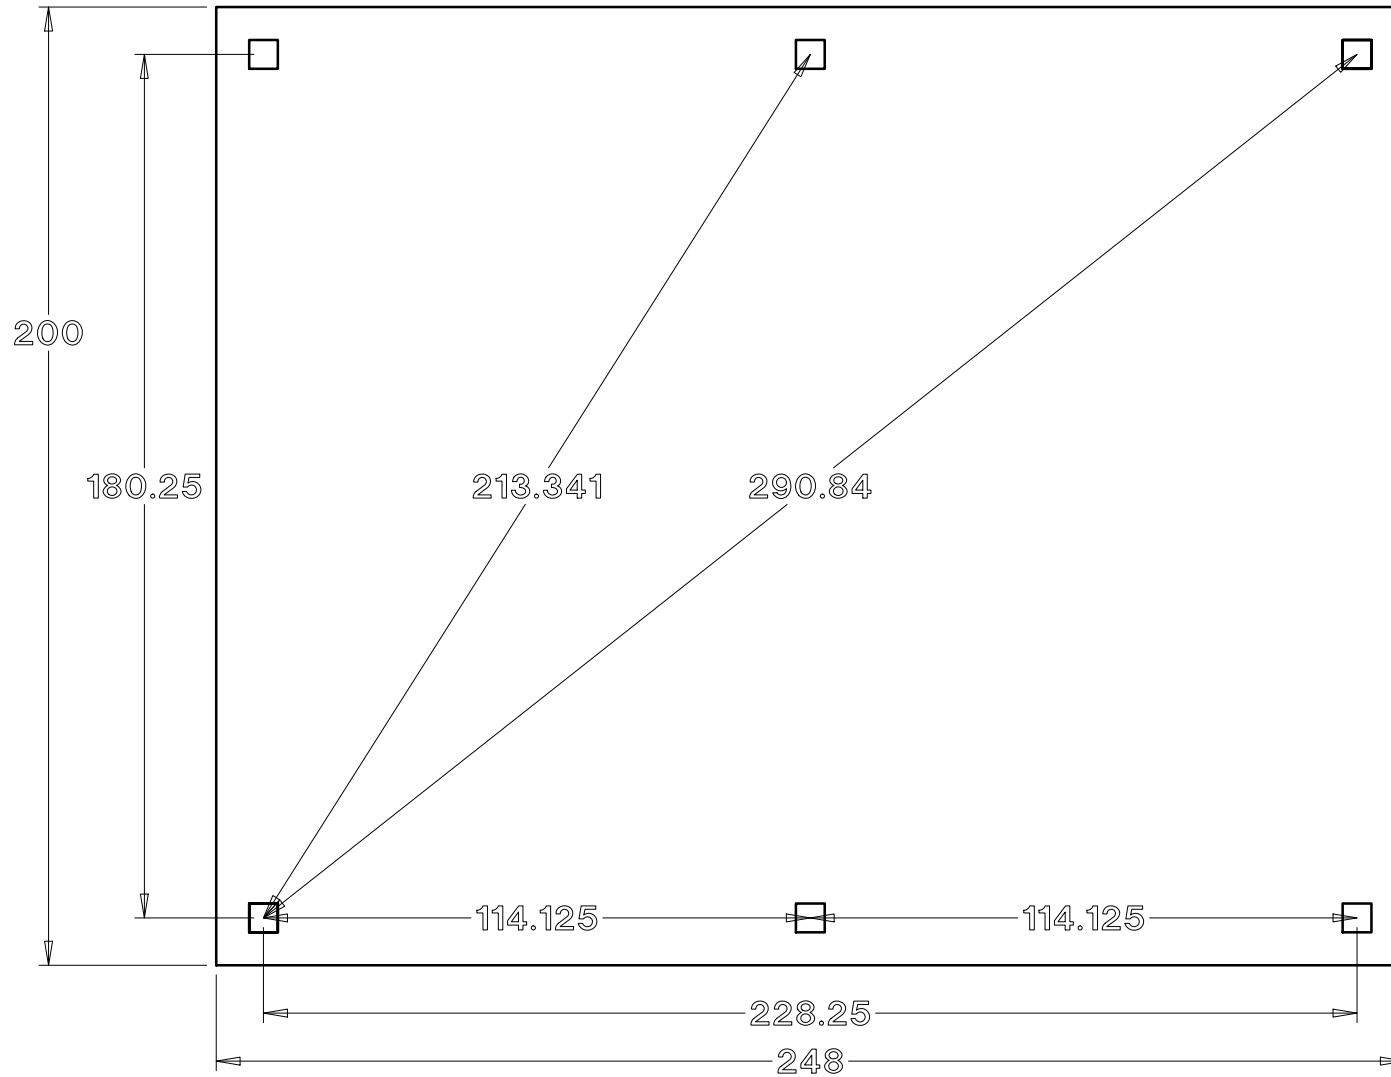

Baldwin Pergolas

16 x 20 Traditional Pavilion