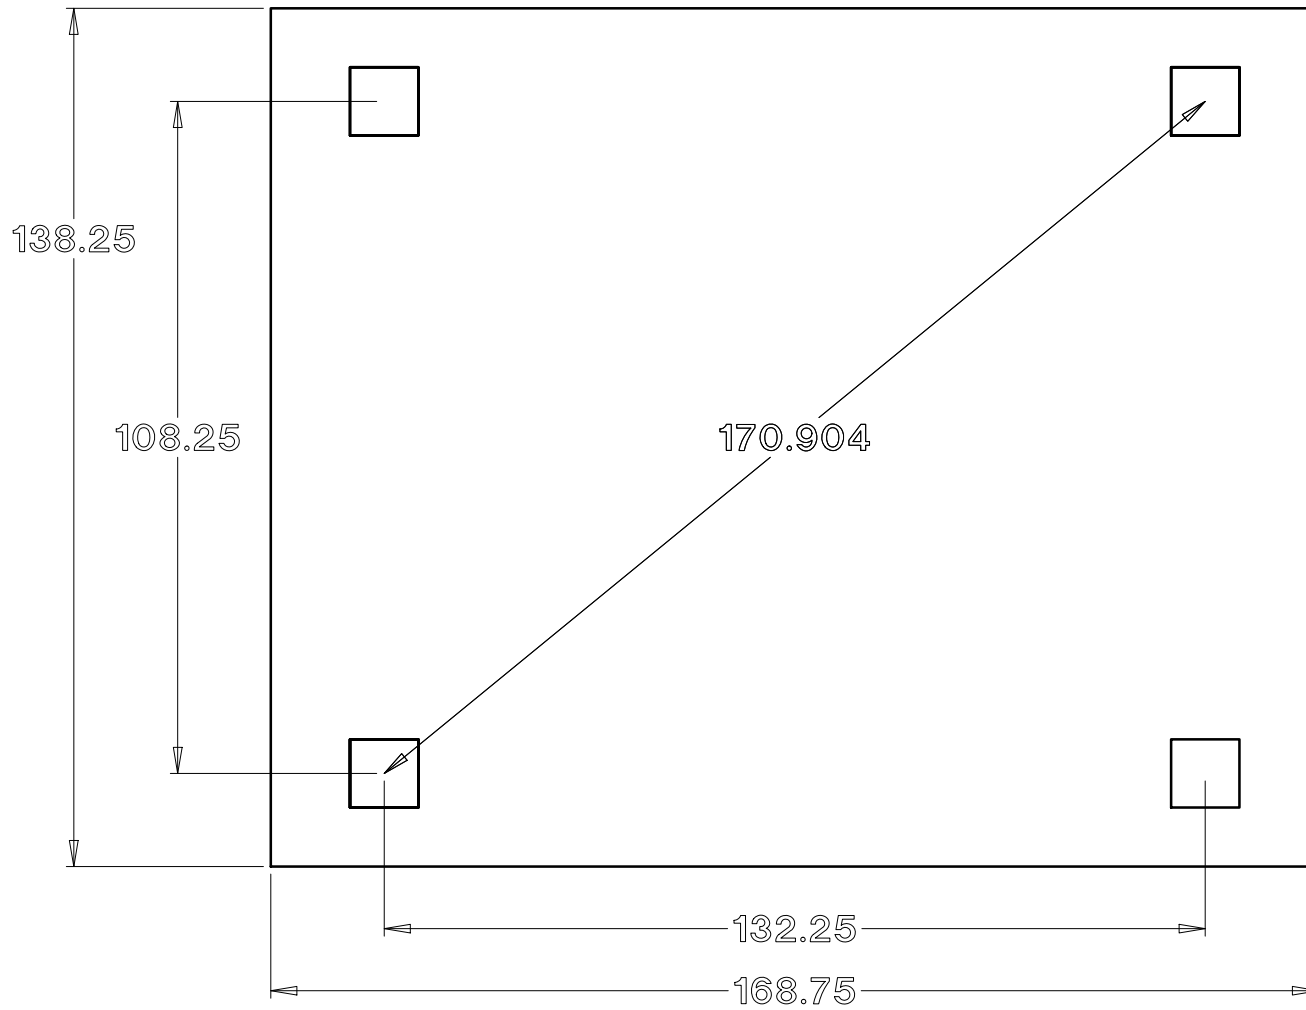

# Baldwin Pergolas

10 x 12 Gable Pavilion