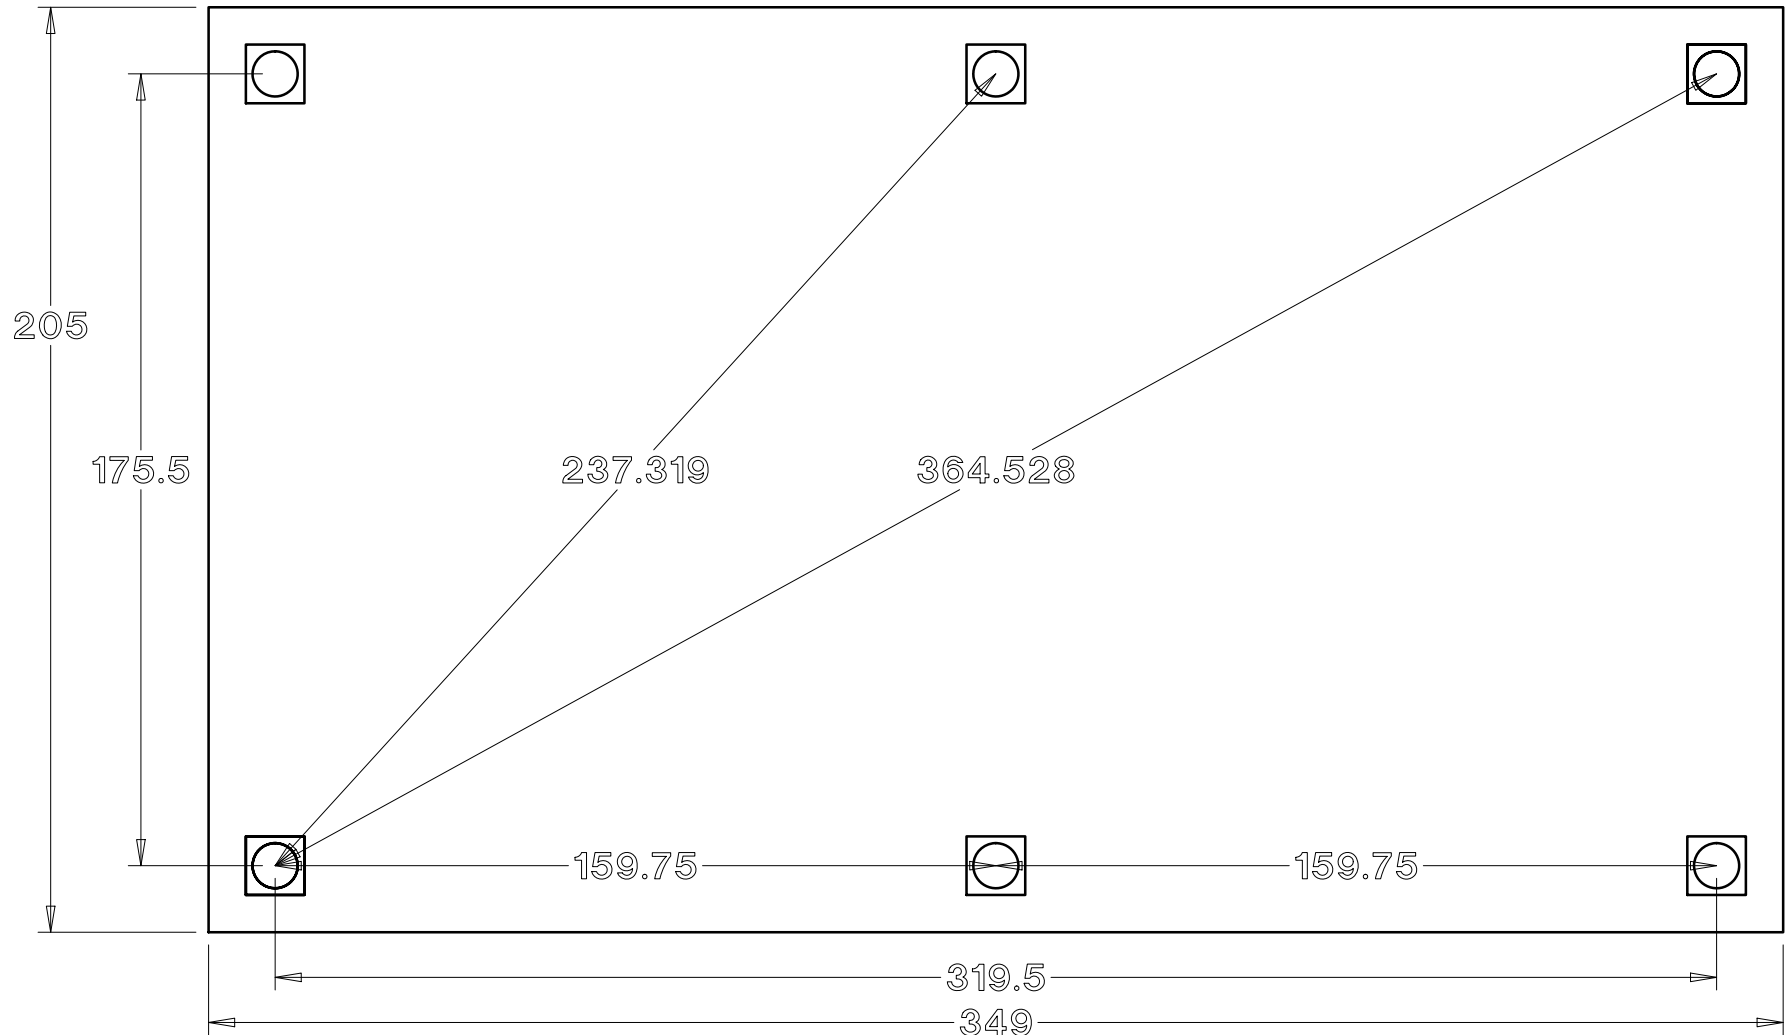

Baldwin Pergolas

16 x 28 Arched Pavilion