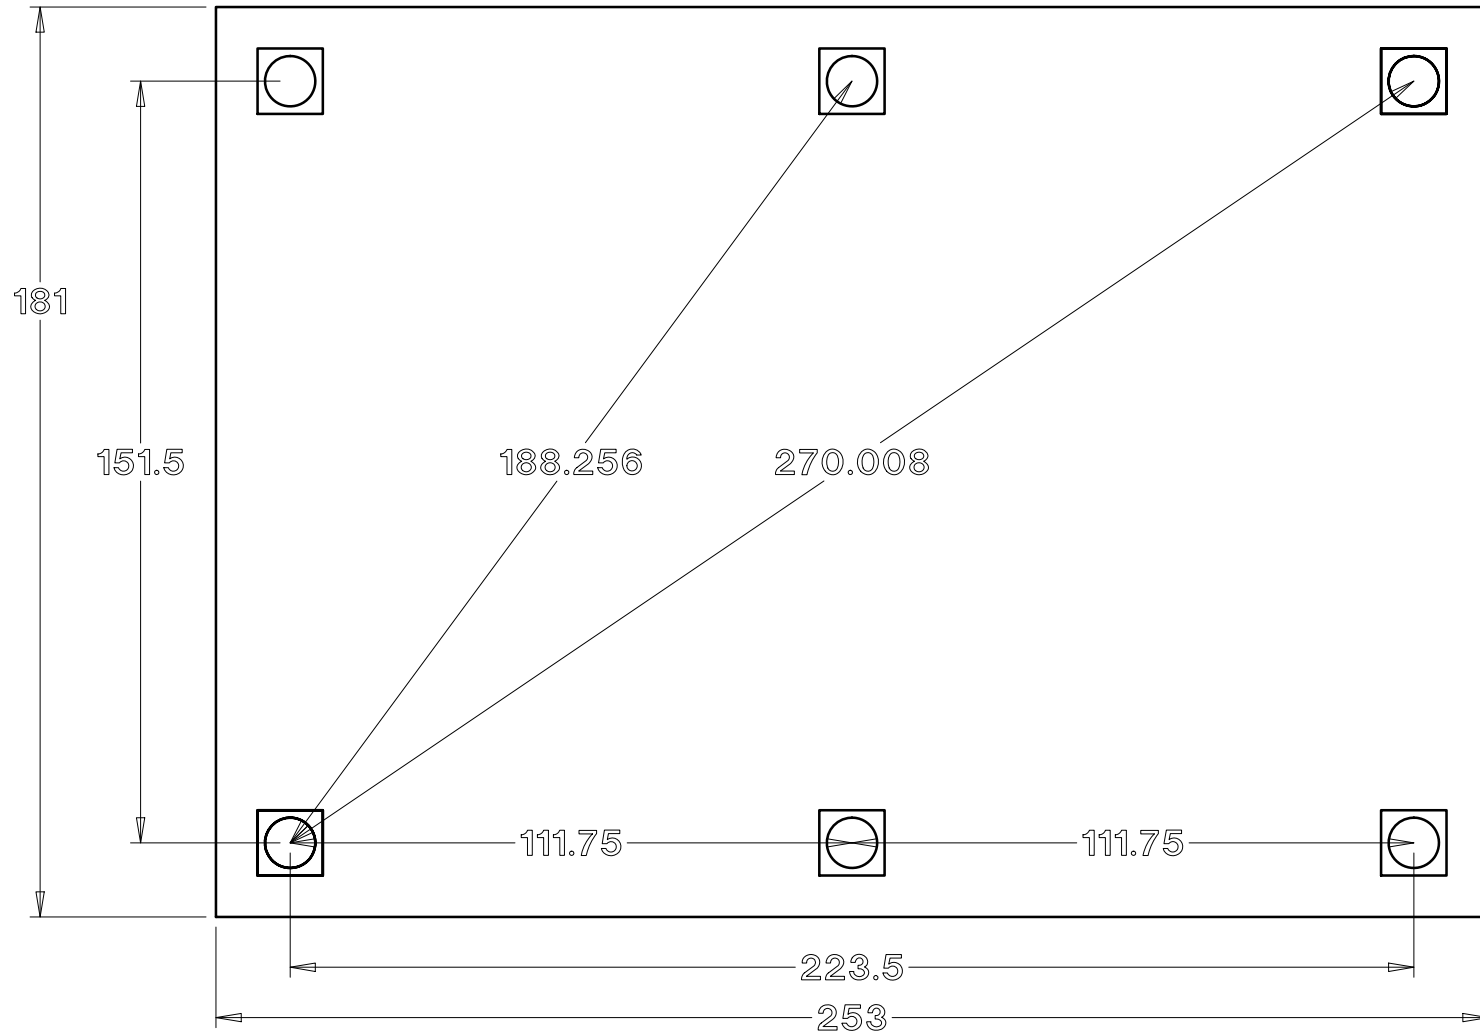

Baldwin Pergolas

14 x 20 Arched Pavilion